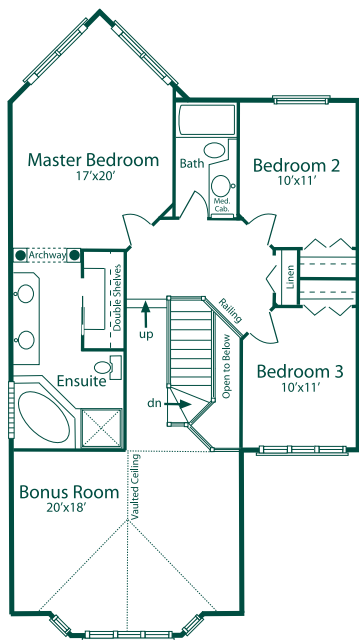

Madeline III

Upper Level
1204 Sq. Ft.

Main Floor
968 Sq. Ft.

Lower Level
661 Sq. Ft.

Expect to be Impressed