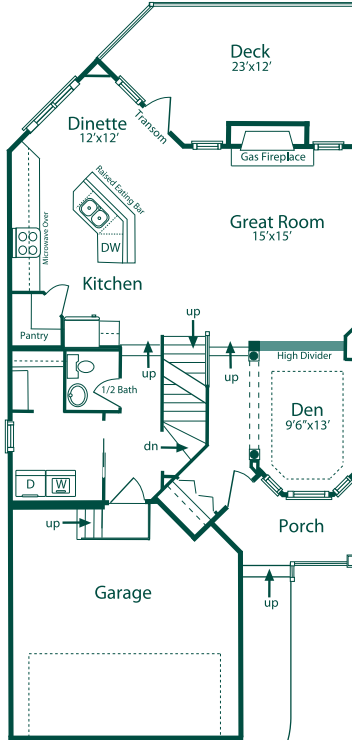

Madeline III

Upper Level
1204 Sq. Ft.

Main Floor
968 Sq. Ft.

Lower Level
661 Sq. Ft.

Expect to be Impressed