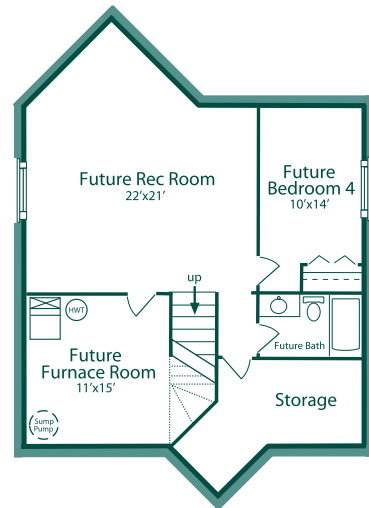

Madeline III

Upper Level
1204 Sq. Ft.

Main Floor
968 Sq. Ft.

Lower Level
661 Sq. Ft.

Expect to be Impressed