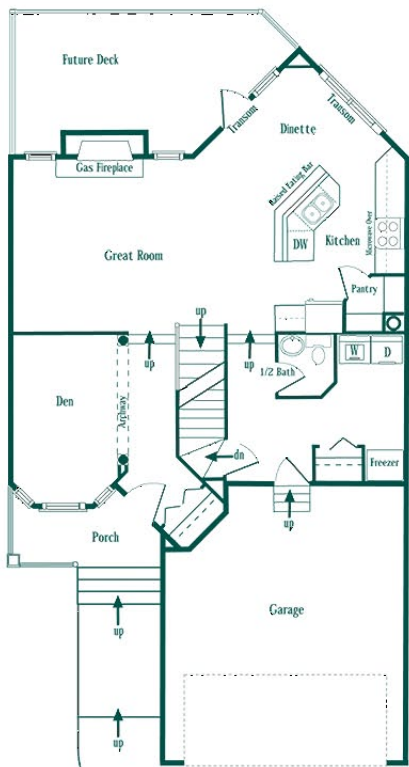

Encore

MASTER BUILDER

Madeline II

Main Level
962 Sq. Ft.

Upper Level
1157 Sq. Ft.

Lower Level
880 Sq. Ft.

Expect to be Impressed