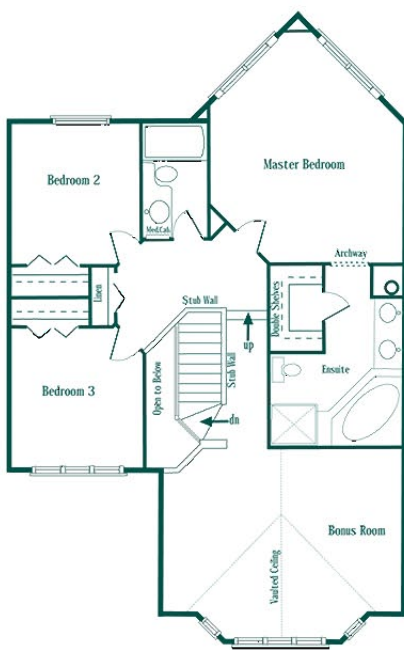

Encore

MASTER BUILDER

Madeline II

Main Level
962 Sq. Ft.

Upper Level
1157 Sq. Ft.

Lower Level
880 Sq. Ft.

Expect to be Impressed