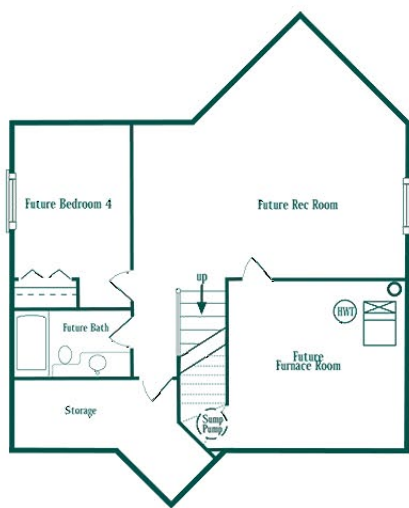

Encore

MASTER BUILDER

Madeline II

Main Level
962 Sq. Ft.

Upper Level
1157 Sq. Ft.

Lower Level
880 Sq. Ft.

Expect to be Impressed