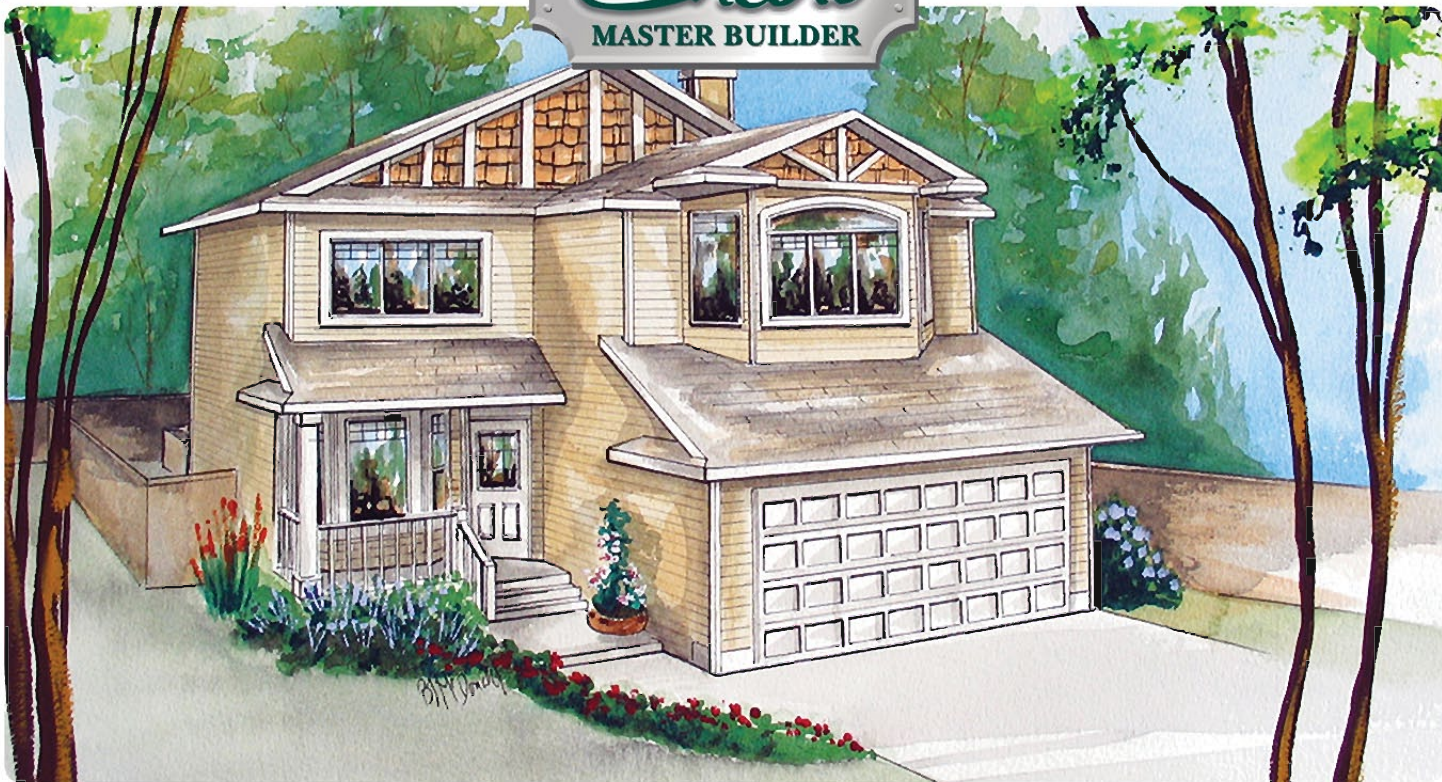

Encore

MASTER BUILDER

Madeline II

Main Level
962 Sq. Ft.

Upper Level
1157 Sq. Ft.

Lower Level
880 Sq. Ft.

Expect to be Impressed