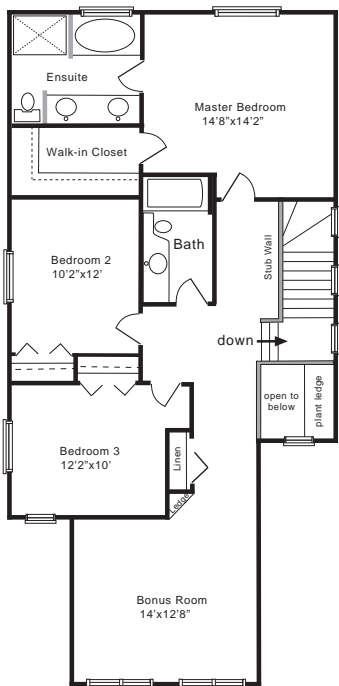

The Tyler

Upper Level
1099 Sq. Ft.

Main Floor
904 Sq. Ft.

Lower Level
741 Sq. Ft.

Expect to be Impressed